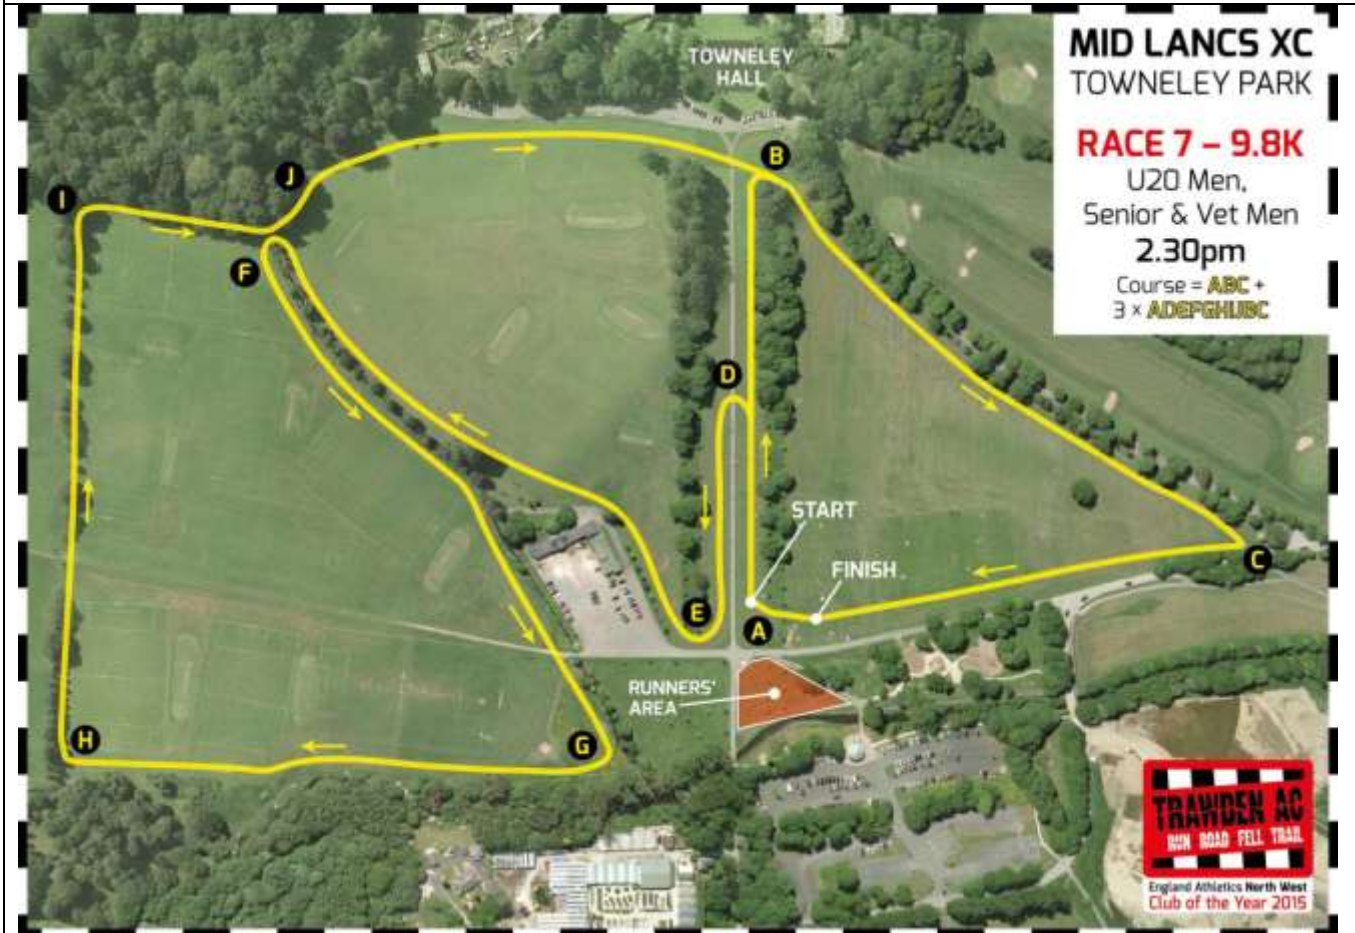

RACE 1: 12:30PM - U11G 2K

RACE 2: 12:45PM - U11B 2K

RACE 3: 1:00PM - U13G 2.7K

RACE 4: 1:20PM - U13B + U15G 3.2K

RACE 5: 1:40PM - U15B + U17W 4K

RACE 6: 2:00PM - U17M + U20W + SW + VW + V70M 5.8K

RACE 7: U20M + SM + VM + (a few V70M) 9.8K