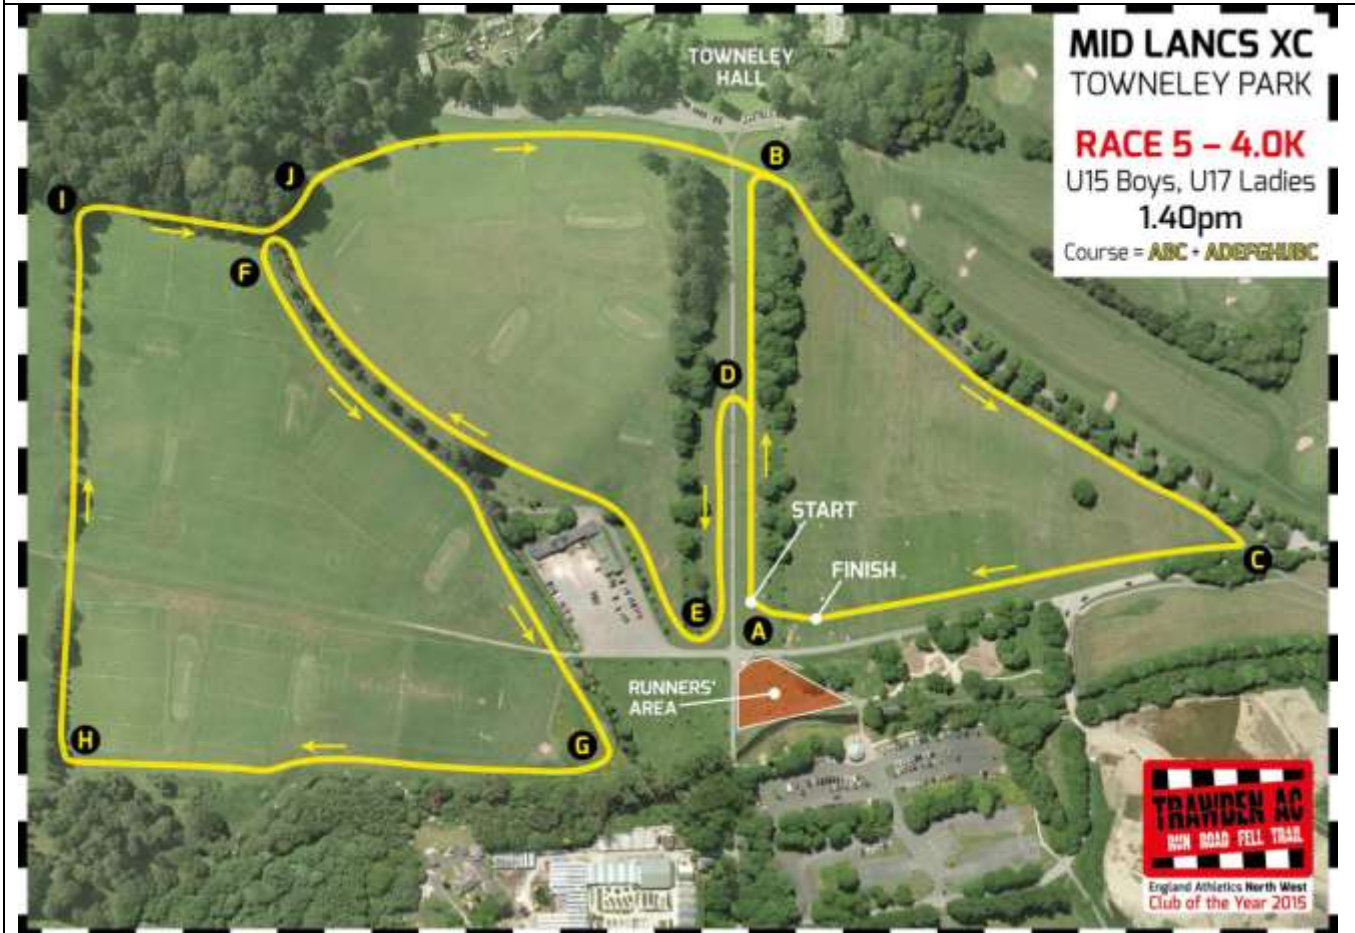

RACE 1: 12:30PM - U11G 2K

RACE 2: 12:45PM - U11B 2K

RACE 3: 1:00PM - U13G 2.7K

RACE 4: 1:20PM - U13B + U15G 3.2K

RACE 5: 1:40PM - U15B + U17W 4K

RACE 6: 2:00PM - U17M + U20W + SW + VW + V70M 5.8K

RACE 7: U20M + SM + VM + (a few V70M) 9.8K