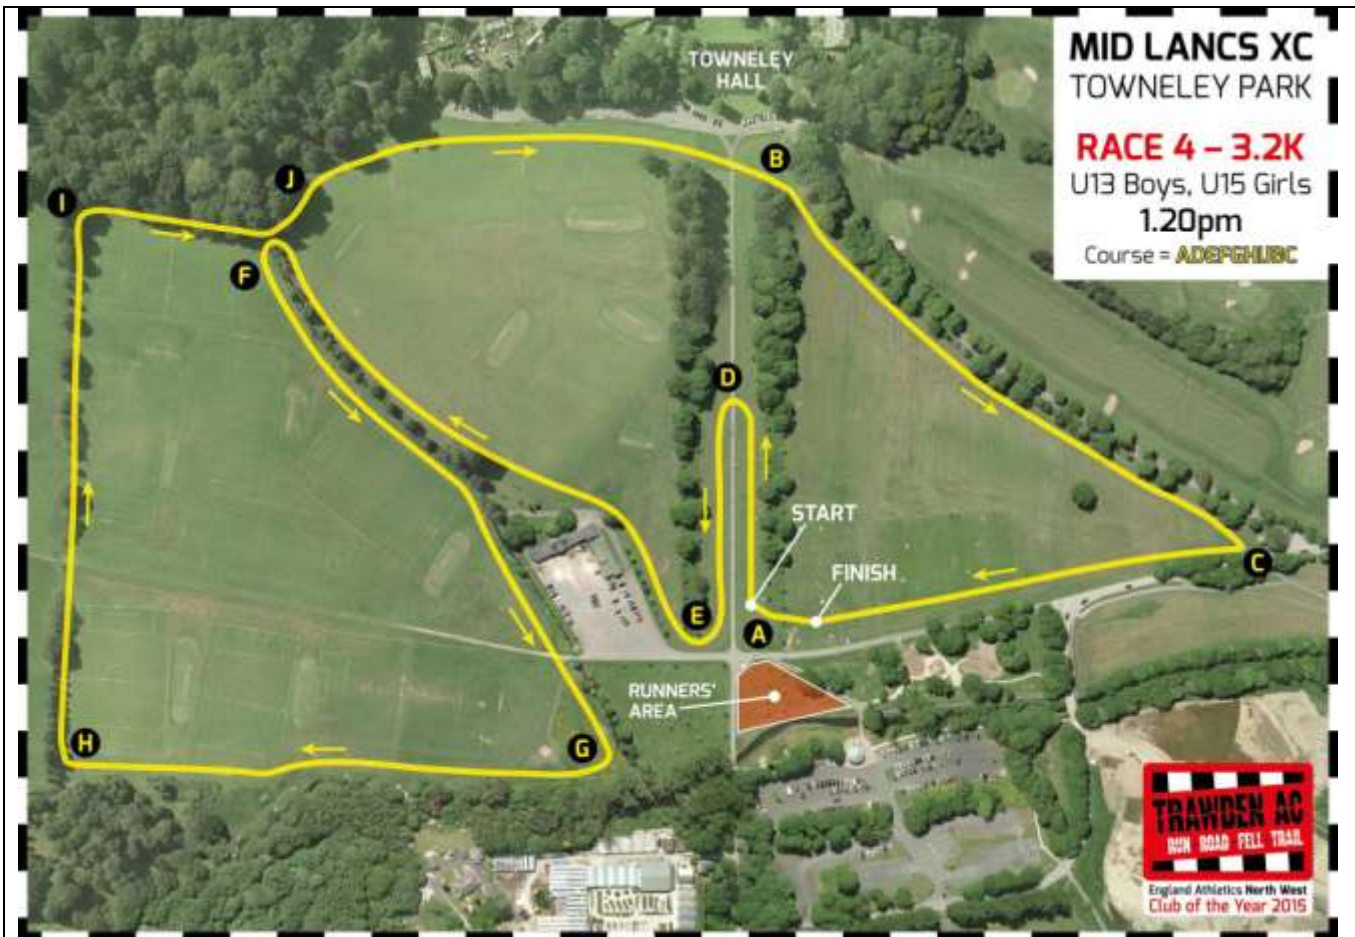

RACE 1: 12:30PM - U11G 2K

RACE 2: 12:45PM - U11B 2K

RACE 3: 1:00PM - U13G 2.7K

RACE 4: 1:20PM - U13B + U15G 3.2K

RACE 5: 1:40PM - U15B + U17W 4K

RACE 6: 2:00PM - U17M + U20W + SW + VW + V70M 5.8K

RACE 7: U20M + SM + VM + (a few V70M) 9.8K