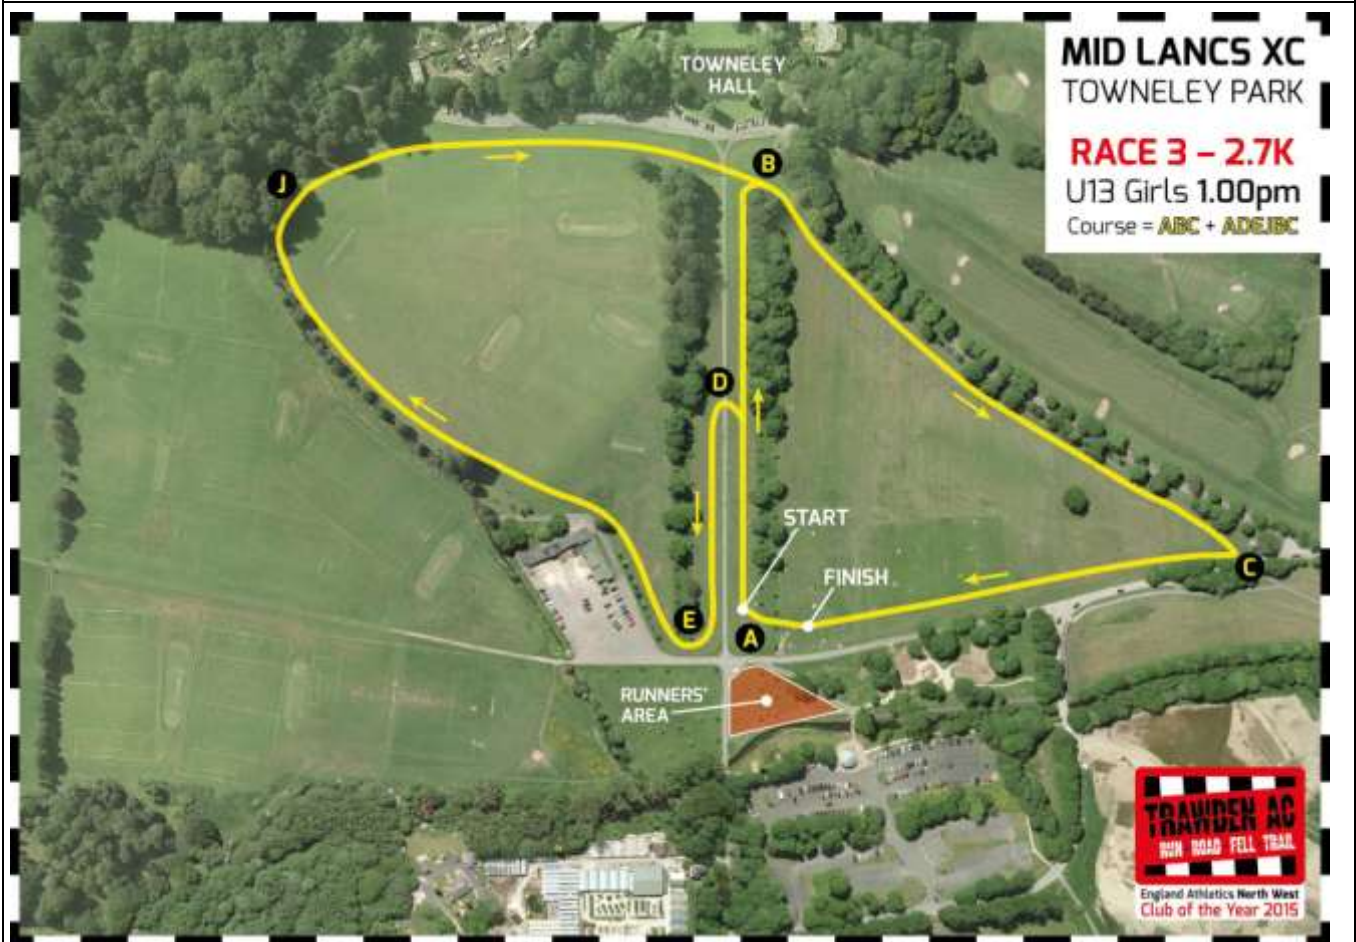

RACE 1: 12:30PM - U11G 2K

RACE 2: 12:45PM - U11B 2K

RACE 3: 1:00PM - U13G 2.7K

RACE 4: 1:20PM - U13B + U15G 3.2K

RACE 5: 1:40PM - U15B + U17W 4K

RACE 6: 2:00PM - U17M + U20W + SW + VW + V70M 5.8K

RACE 7: U20M + SM + VM + (a few V70M) 9.8K