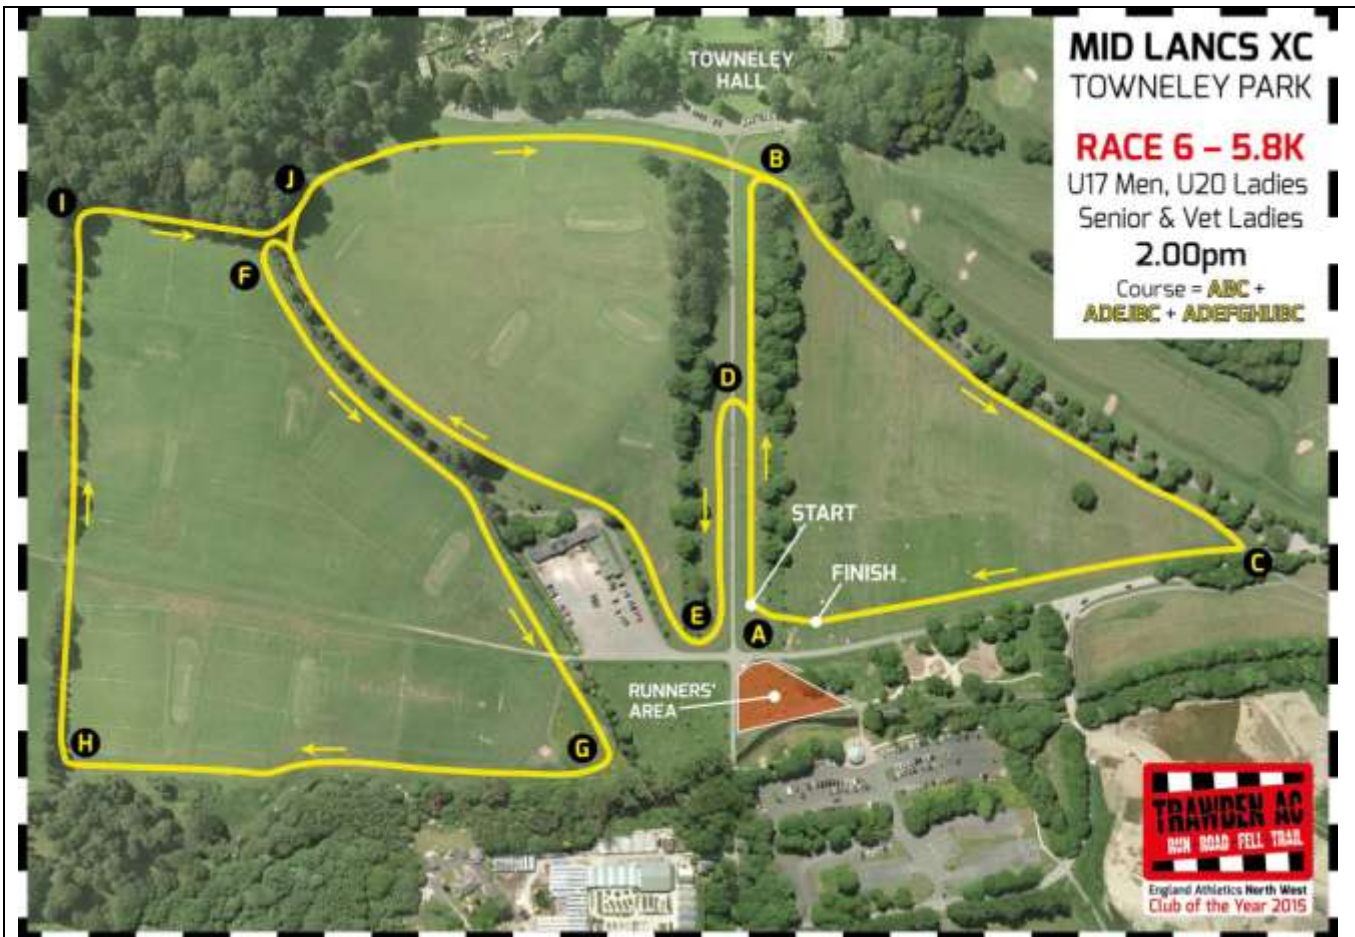

RACE 1: 12:30PM - U11G 2K

RACE 2: 12:45PM - U11B 2K

RACE 3: 1:00PM - U13G 2.7K

RACE 4: 1:20PM - U13B + U15G 3.2K

RACE 5: 1:40PM - U15B + U17W 4K

RACE 6: 2:00PM - U17M + U20W + SW + VW + V70M 5.8K

RACE 7: U20M + SM + VM + (a few V70M) 9.8K